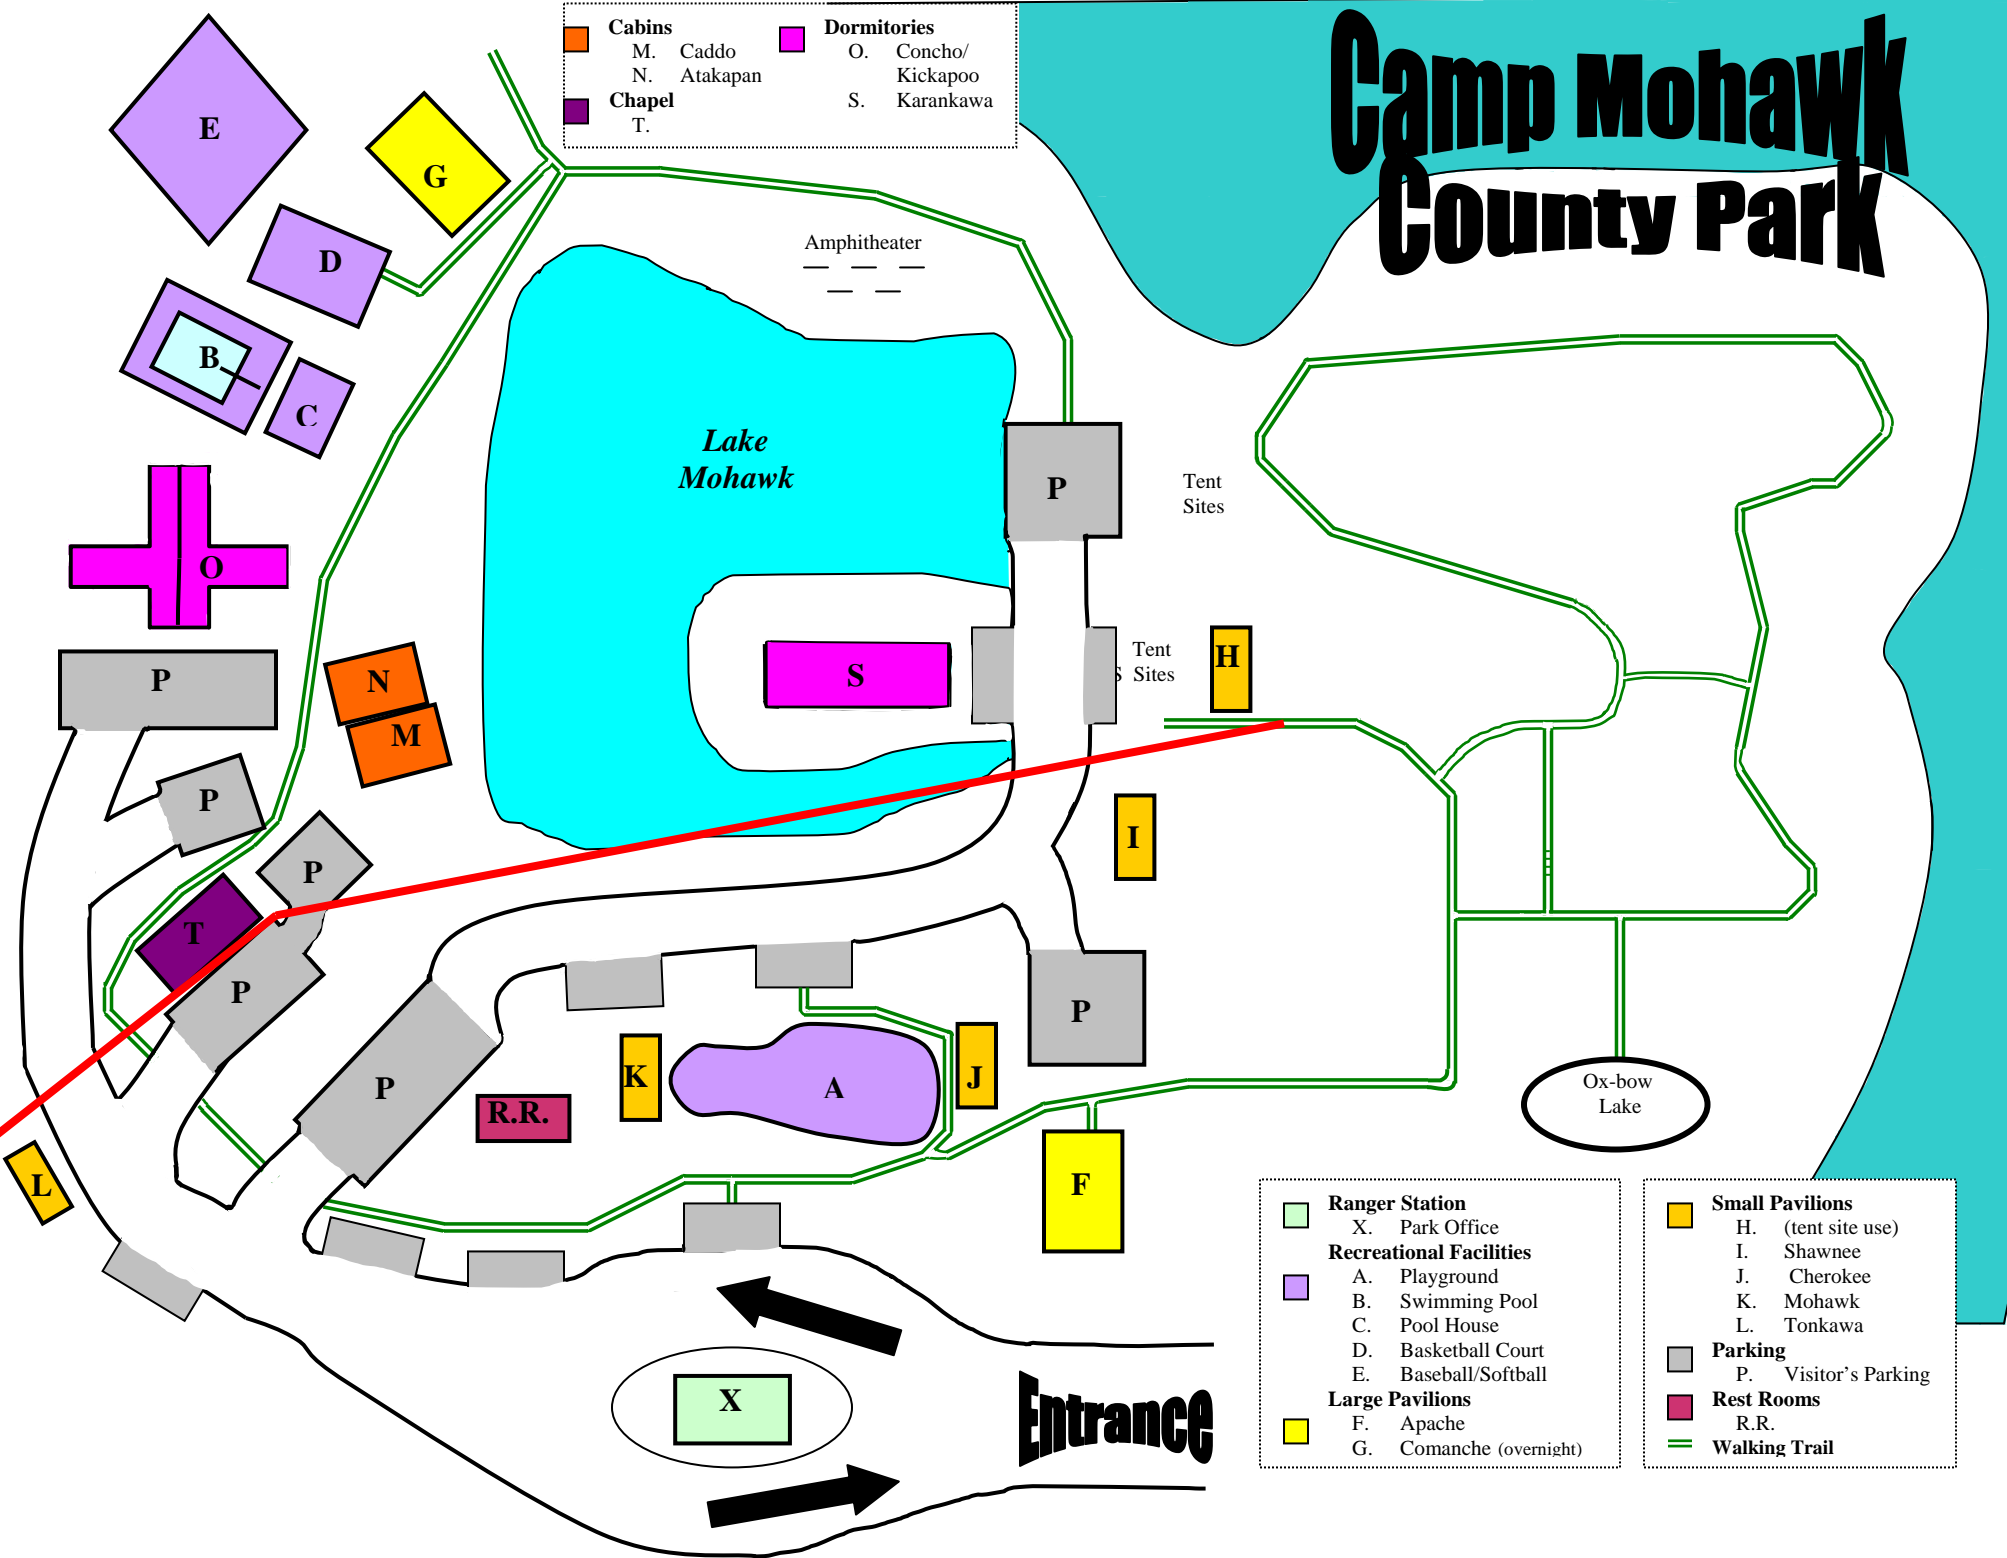

Camp Mohawk County Park

Cabins		Dormitories	
M.	Caddo	O.	Concho/ Kickapoo
N.	Atakapan	S.	Karankawa
Chapel T.			

Day Use

Overnight

Ranger Station	
X.	Park Office
Recreational Facilities	
A.	Playground
B.	Swimming Pool
C.	Pool House
D.	Basketball Court
E.	Baseball/Softball
Large Pavilions	
F.	Apache
G.	Comanche (overnight)

Small Pavilions	
H.	(tent site use)
I.	Shawnee
J.	Cherokee
K.	Mohawk
L.	Tonkawa
Parking	
P.	Visitor's Parking
Rest Rooms	
R.R.	
Walking Trail	
(Green line)	